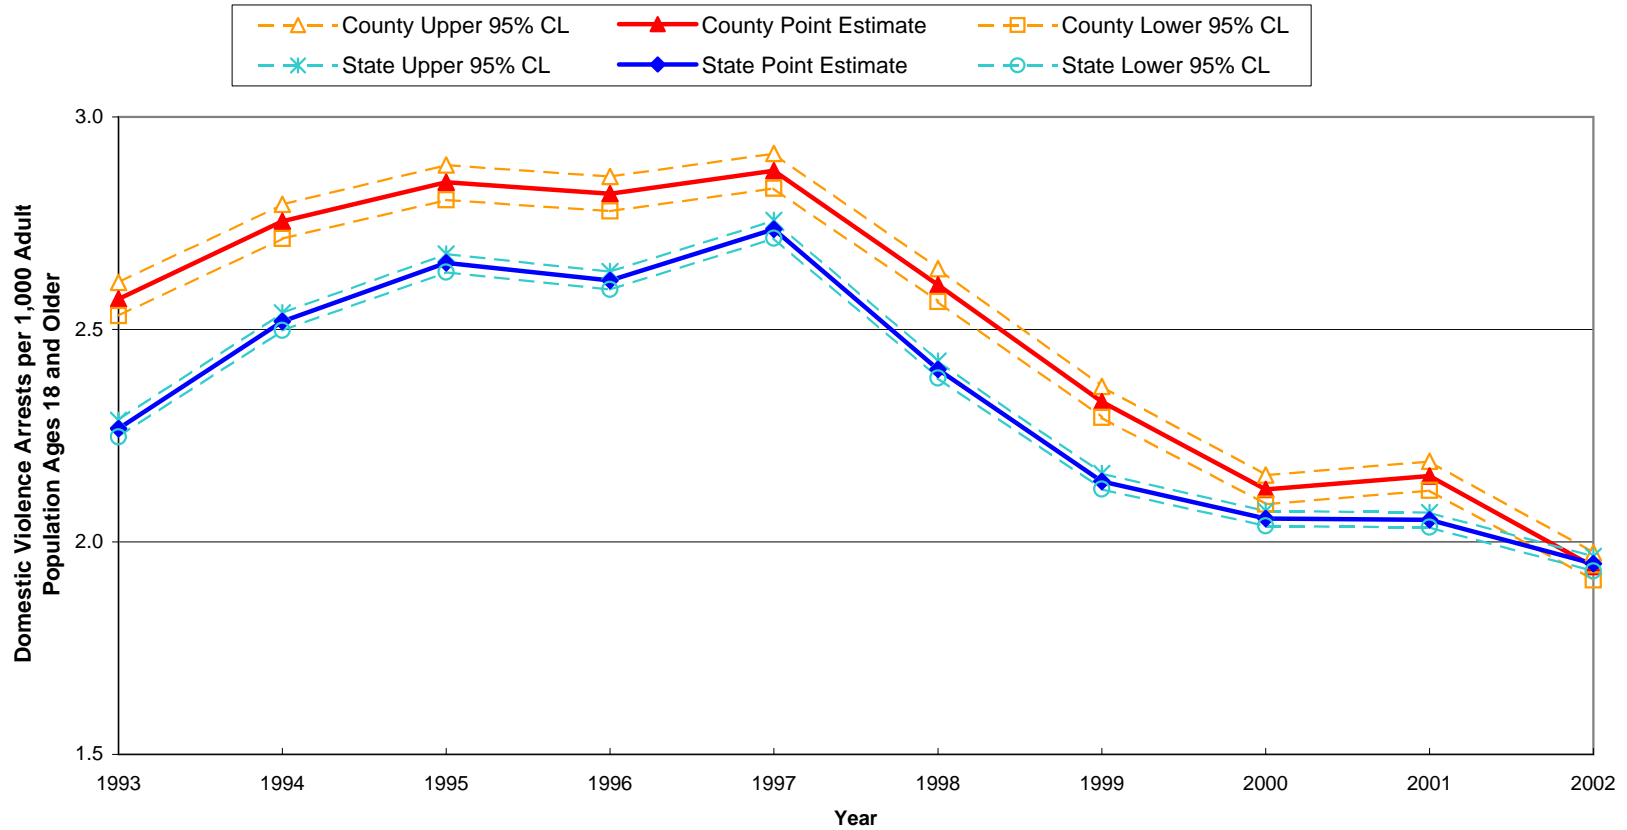

**Domestic Violence Arrests
per 1,000 Adult Population Ages 18 and Over
California vs. Los Angeles County, 1993 - 2002**

Sources: California Department of Justice, Criminal Justice Statistics Center.
Denominator data: California Department of Finance, "Race/Ethnic Population with Age and Sex Detail, 1970-2050", Sacramento, California, May 2004.